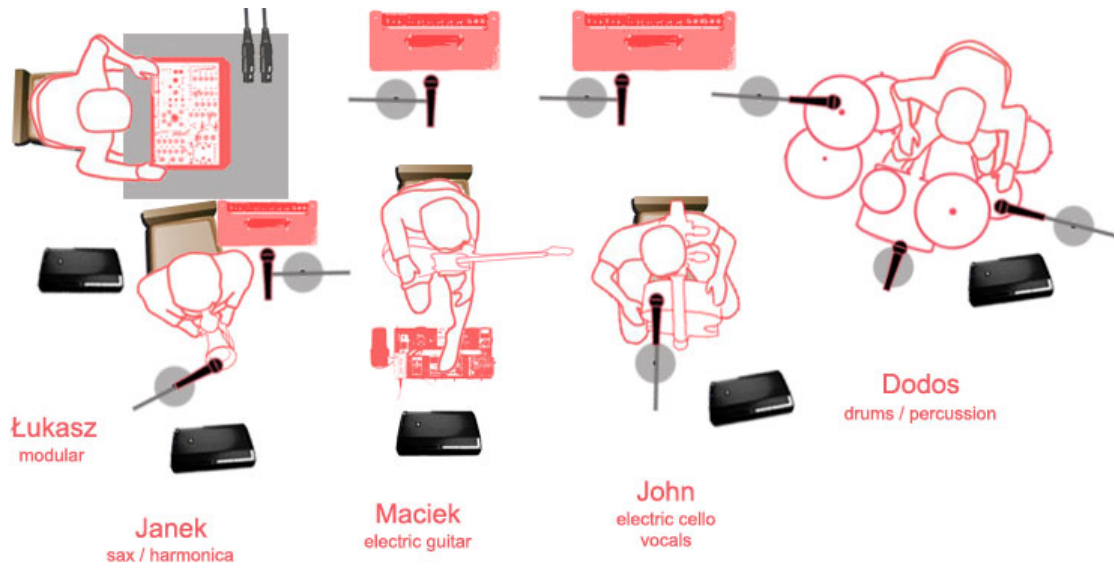

Deviant Blues band rider

Band Member	Instrument(s)	Equipment used	Equipment needed	Furniture needed
John	Vocals, electric violoncello	Amp, effects	Vocal mic, amp mic	Chair
Maciek	Electric guitar	Amp, effects	Amp mic	Chair
Janek	Saxophone, harmonica	Amp (for harmonica), effects	Amp mic, Standing mic for sax	Chair
Łukasz	Modular synth		2 XLR cables to board	Table min. 80x100 cm, normal height, stable construction Chair
Dodos	Drum set, hand percussion		Drum mics	

4 wedge monitors would be minimally sufficient
Electrical outlets for everyone except drums